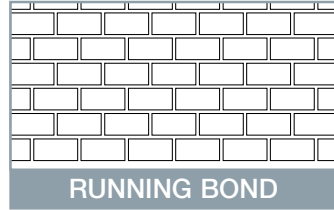

Brick Size 103x195mm
Stencil Width 925mm