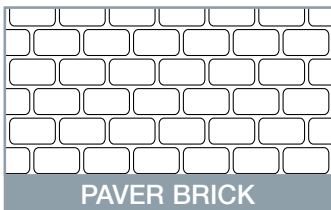

## MADE TO ORDER

Brick Size 92x198mm  
Stencil Width 850mm

Brick Size 140x220mm  
Stencil Width 935mm

Tile Size 225x225mm  
Stencil Width 970mm

Brick Size 200x120mm (Av.)  
Stencil Width 950mm

Brick Size 120x226mm  
Stencil Width 950mm