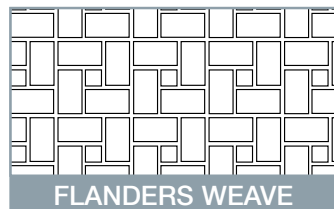

Brick Size 89x191mm
Stencil Width 935mm