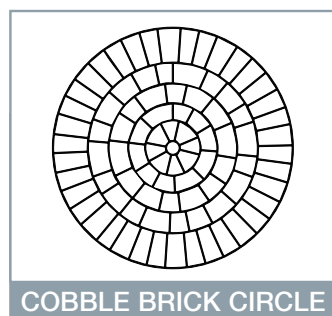

## MADE TO ORDER

Brick Size 92x198mm  
Stencil Width 850mm

Brick Size 140x220mm  
Stencil Width 935mm

Tile Size 225x225mm  
Stencil Width 970mm

Brick Size 200x120mm (Av.)  
Stencil Width 950mm

Brick Size 120x226mm  
Stencil Width 950mm

Stencil Width 750mm

Paver Size 400x210mm  
Stencil Width 965mm

Brick Size 197x155mm (Av.)  
Stencil Width 930mm

Brick Size 89x191mm  
Stencil Width 935mm

Large Tile 640x400mm  
Stencil Width 840mm

0.9, 1.6, 2.2m