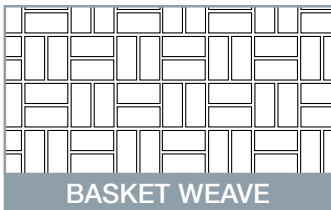

MADE TO ORDER

Brick Size 92x198mm
Stencil Width 850mm