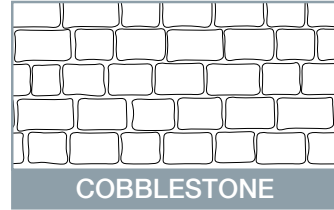

Brick Size 187x140mm (Av.)
Stencil Width 950mm